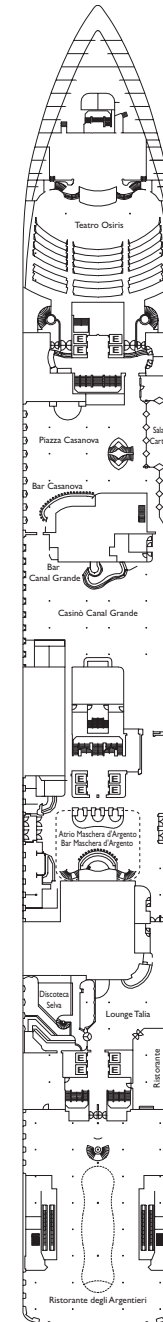

Costa Mediterranea

Grt: 86.000 t
 Length: 292 m
 Width: 32 m
 Cruising speed: 22 knots
 Max speed: 24 knots

- ✓ cabins with partially restricted view
- single cabins
- X cabins without views
- H cabins for disabled guests
- C interconnecting cabins
- E lift
- 1 upper berth
- single sofa bed

DECK 12
MEDEA

DECK 11
PANDORA

DECK 10
CLEOPATRA

DECK 9
ARMONIA

DECK 8
PEGASO

DECK 7
PROMETEO

DECK 6
NARCISO

DECK 5
ORFEO

PONTE 4
TESEO

DECK 3
BACCO

DECK 2
TERSICORE

DECK 1
CIRCE