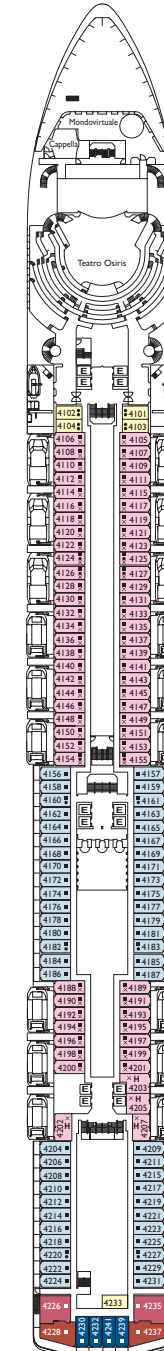

Costa Mediterranea

Grt: 86.000 t
 Length: 292 m
 Width: 32 m
 Cruising speed: 22 knots
 Max speed: 24 knots

- ✓ cabins with partially restricted view
- single cabins
- X cabins without views
- H cabins for disabled guests
- C interconnecting cabins
- E lift
- 1 upper berth
- single sofa bed

DECK 12
MEDEA

DECK 11
PANDORA

DECK 10
CLEOPATRA

DECK 9
ARMONIA

DECK 8
PEGASO

DECK 7
PROMETEO

DECK 6
NARCISO

DECK 5
ORFEO

PONTE 4
TESEO

DECK 3
BACCO

DECK 2
TERSICORE

DECK 1
CIRCE