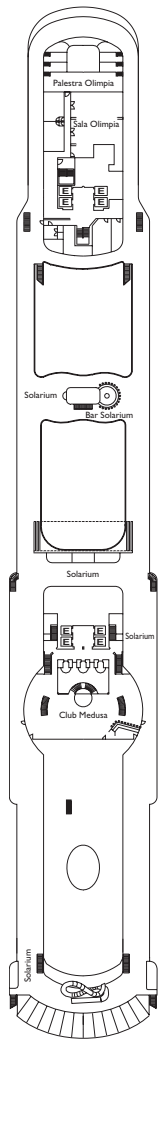

Costa Mediterranea

Grt: 86.000 t
 Length: 292 m
 Width: 32 m
 Cruising speed: 22 knots
 Max speed: 24 knots

- ✓ cabins with partially restricted view
- single cabins
- X cabins without views
- H cabins for disabled guests
- C interconnecting cabins
- E lift
- 1 upper berth
- single sofa bed

- Classic Teseo, Orfeo
- Premium Teseo, Orfeo, Narciso, Prometeo, Pegaso

Suites

- Suite with ocean view balcony Teseo, Orfeo, Narciso, Prometeo, Pegaso
- Panorama Suite with ocean view balcony Narciso, Orfeo
- Grand Suite with ocean view balcony Teseo, Narciso, Prometeo, Pegaso

DECK 12
MEDEA

DECK 11
PANDORA

DECK 10
CLEOPATRA

DECK 9
ARMONIA

DECK 8
PEGASO

DECK 7
PROMETEO

DECK 6
NARCISO

DECK 5
ORFEO

PONTE 4
TESEO

DECK 3
BACCO

DECK 2
TERSICORE

DECK 1
CIRCE