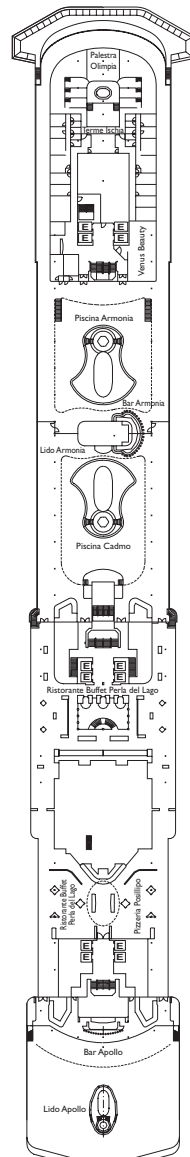

Costa Mediterranea

Grt: 86.000 t
 Length: 292 m
 Width: 32 m
 Cruising speed: 22 knots
 Max speed: 24 knots

- ✓ cabins with partially restricted view
- single cabins
- X cabins without views
- H cabins for disabled guests
- C interconnecting cabins
- E lift
- 1 upper berth
- single sofa bed

DECK 12
MEDEA

DECK 11
PANDORA

DECK 10
CLEOPATRA

DECK 9
ARMONIA

DECK 8
PEGASO

DECK 7
PROMETEO

DECK 6
NARCISO

DECK 5
ORFEO

PONTE 4
TESEO

DECK 3
BACCO

DECK 2
TERSICORE

DECK 1
CIRCE