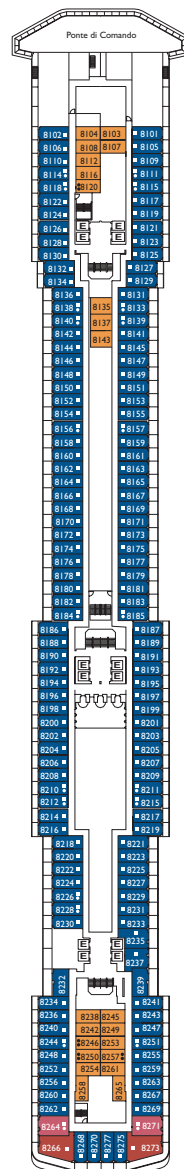

Costa Mediterranea

Grt: 86.000 t
 Length: 292 m
 Width: 32 m
 Cruising speed: 22 knots
 Max speed: 24 knots

- ✓ cabins with partially restricted view
- single cabins
- X cabins without views
- H cabins for disabled guests
- C interconnecting cabins
- E lift
- 1 upper berth
- single sofa bed

- Classic Teseo, Orfeo
- Premium Teseo, Orfeo, Narciso, Prometeo, Pegaso

Suites

- Suite with ocean view balcony Teseo, Orfeo, Narciso, Prometeo, Pegaso
- Panorama Suite with ocean view balcony Narciso, Orfeo
- Grand Suite with ocean view balcony Teseo, Narciso, Prometeo, Pegaso

DECK 12
MEDEA

DECK 11
PANDORA

DECK 10
CLEOPATRA

DECK 9
ARMONIA

DECK 8
PEGASO

DECK 7
PROMETEO

DECK 6
NARCISO

DECK 5
ORFEO

PONTE 4
TESEO

DECK 3
BACCO

DECK 2
TERSICORE

DECK 1
CIRCE