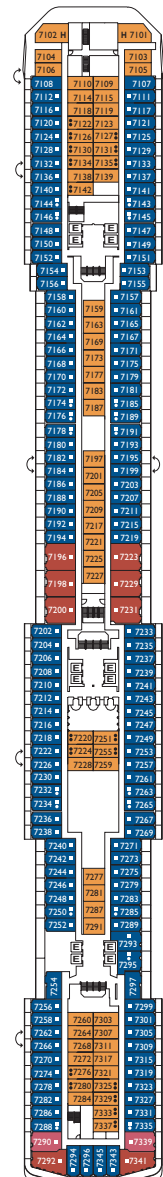

Costa Mediterranea

Grt: 86.000 t
 Length: 292 m
 Width: 32 m
 Cruising speed: 22 knots
 Max speed: 24 knots

- ✓ cabins with partially restricted view
- single cabins
- X cabins without views
- H cabins for disabled guests
- C interconnecting cabins
- E lift
- 1 upper berth
- single sofa bed

- Classic Teseo, Orfeo
- Premium Teseo, Orfeo, Narciso, Prometeo, Pegaso

Suites

- Suite with ocean view balcony Teseo, Orfeo, Narciso, Prometeo, Pegaso
- Panorama Suite with ocean view balcony Narciso, Orfeo
- Grand Suite with ocean view balcony Teseo, Narciso, Prometeo, Pegaso

DECK 12
MEDEA

DECK 11
PANDORA

DECK 10
CLEOPATRA

DECK 9
ARMONIA

DECK 8
PEGASO

DECK 7
PROMETEO

DECK 6
NARCISO

DECK 5
ORFEO

PONTE 4
TESEO

DECK 3
BACCO

DECK 2
TERSICORE

DECK 1
CIRCE