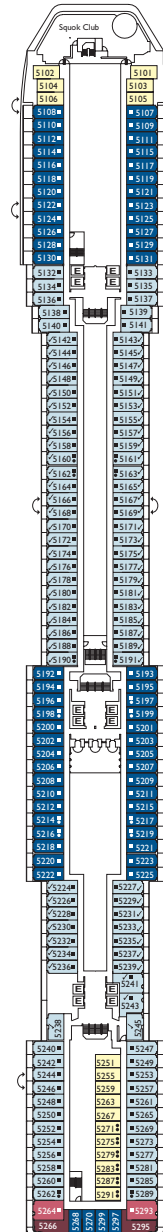

Costa Mediterranea

Grt: 86.000 t
 Length: 292 m
 Width: 32 m
 Cruising speed: 22 knots
 Max speed: 24 knots

- ✓ cabins with partially restricted view
- single cabins
- X cabins without views
- H cabins for disabled guests
- C interconnecting cabins
- E lift
- 1 upper berth
- single sofa bed

- Classic Teseo, Orfeo
- Premium Teseo, Orfeo, Narciso, Prometeo, Pegaso

Suites

- Suite with ocean view balcony Teseo, Orfeo, Narciso, Prometeo, Pegaso
- Panorama Suite with ocean view balcony Narciso, Orfeo
- Grand Suite with ocean view balcony Teseo, Narciso, Prometeo, Pegaso

DECK 12
MEDEA

DECK 11
PANDORA

DECK 10
CLEOPATRA

DECK 9
ARMONIA

DECK 8
PEGASO

DECK 7
PROMETEO

DECK 6
NARCISO

DECK 5
ORFEO

PONTE 4
TESEO

DECK 3
BACCO

DECK 2
TERSICORE

DECK 1
CIRCE