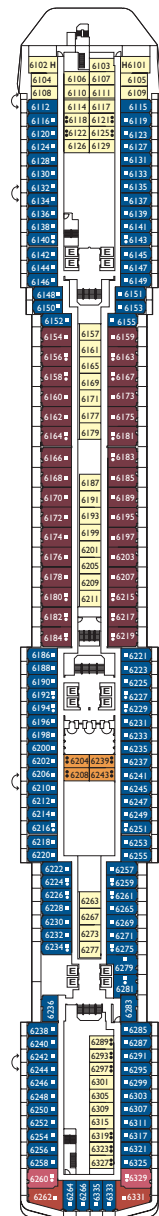

Costa Mediterranea

Grt: 86.000 t
 Length: 292 m
 Width: 32 m
 Cruising speed: 22 knots
 Max speed: 24 knots

- ✓ cabins with partially restricted view
- single cabins
- X cabins without views
- H cabins for disabled guests
- C interconnecting cabins
- E lift
- 1 upper berth
- single sofa bed

Please note: Double bed is available in all cabin grades.

Inside cabins

- Classic Circe, Teseo, Orfeo, Narciso
- Premium Narciso, Prometeo, Pegaso

Outside cabins

- Classic Teseo
- Premium Circe

Cabins with ocean view balcony

DECK 12
MEDEA

DECK 11
PANDORA

DECK 10
CLEOPATRA

DECK 9
ARMONIA

DECK 8
PEGASO

DECK 7
PROMETEO

DECK 6
NARCISO

DECK 5
ORFEO

PONTE 4
TESEO

DECK 3
BACCO

DECK 2
TERSICORE

DECK 1
CIRCE