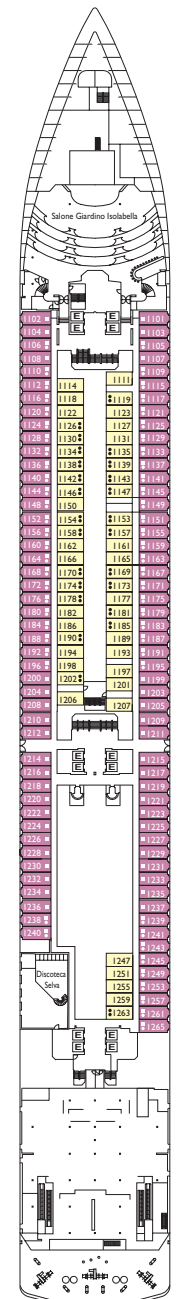

Costa Mediterranea

Grt: 86.000 t
 Length: 292 m
 Width: 32 m
 Cruising speed: 22 knots
 Max speed: 24 knots

- ✓ cabins with partially restricted view
- single cabins
- X cabins without views
- H cabins for disabled guests
- C interconnecting cabins
- E lift
- 1 upper berth
- single sofa bed

Please note: Double bed is available in all cabin grades.

Inside cabins

- Classic Circe, Teseo, Orfeo, Narciso
- Premium Narciso, Prometeo, Pegaso

Outside cabins

- Classic Teseo
- Premium Circe

Cabins with ocean view balcony

DECK 12
MEDEA

DECK 11
PANDORA

DECK 10
CLEOPATRA

DECK 9
ARMONIA

DECK 8
PEGASO

DECK 7
PROMETEO

DECK 6
NARCISO

DECK 5
ORFEO

PONTE 4
TESEO

DECK 3
BACCO

DECK 2
TERSICORE

DECK 1
CIRCE