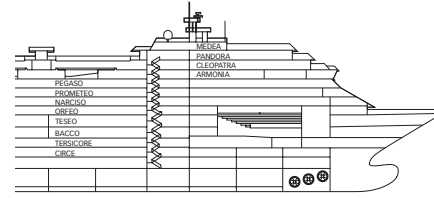

Costa Mediterranea

Grt: 86.000 t
 Length: 292 m
 Width: 32 m
 Cruising speed: 22 knots
 Max speed: 24 knots

- ✓ cabins with partially restricted view
- single cabins
- X cabins without views
- H cabins for disabled guests
- C interconnecting cabins
- E lift
- 1 upper berth
- single sofa bed